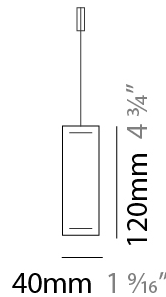

PROJECT	_____
TYPE	_____
SPECIFIER	_____
QUANTITY	_____
DATE	_____

LED120 SUSPENSION

D71024-

base number
Color   Finish
Temperature   Options

1. To build a product code in our configurator select the specify button on the base model # product page
2. To build a manual product code on this datasheet choose from the options listed below in blue font and add the suffix to the base model #

GENERAL

Series: Woodlin
Subseries: LED120
Brand: Tunto
Division: Design
Mounting Type: Suspension
Mounting Location: Ceiling
Subcategory: Profile

PHYSICAL

Shape: Rectangle
Length (mm): 1000
Length (in): 39 3/8
Width (mm): 40
Width (in): 1 9/16
Height (mm): 120
Height (in): 4 3/4
Max. Overall Height (mm): 2120
Max. Overall Height (in): 83 7/16
Light Distribution: Direct / Indirect
Diffuser: Opal
Fixture Finish: [WAL](#) / [ASH](#) / [OAK](#) / [BLK](#) / [WHI](#)
Fixture Material: Wood
Cable Details: 2000mm / 78 3/4"

ELECTRICAL

Lamp Type: LED
Input Wattage (W): 46
Total Output Wattage (W): 38
Dimming: Tri-Mode (Non-Dimming and Phase Dimming (120Vac only) and 0-10V Dimming)
Driver Included: Yes
Driver Location: Integrated
Driver Type: Constant Current - Universal
Driver Class: Class 2
Input Voltage (V): 120 - 277
Constant Current (MA): 700

LED

Color Temperature (°K): [2700](#) / [3000](#) / [4000](#)
Max. Delivered Lumen (lm): 2200
CRI: >93 CRI
Lamp Life (hrs): 50000

OPTICAL

RATINGS AND CERTIFICATIONS

Certified By: Certified for North American Standards
IP rating: IP20